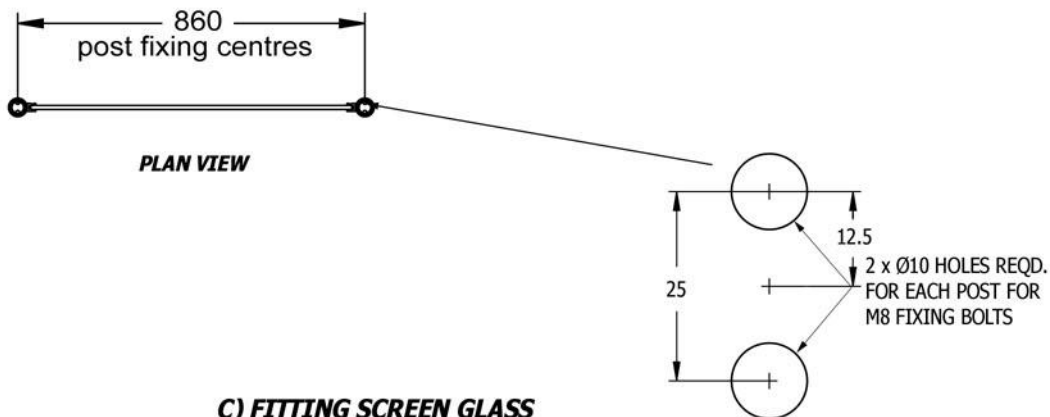

GLASS SCREEN & POSTS- FITTING INSTRUCTIONS

A) WORKTOP DRILLING

B) FITTING POSTS TO WORKTOP

C) FITTING SCREEN GLASS