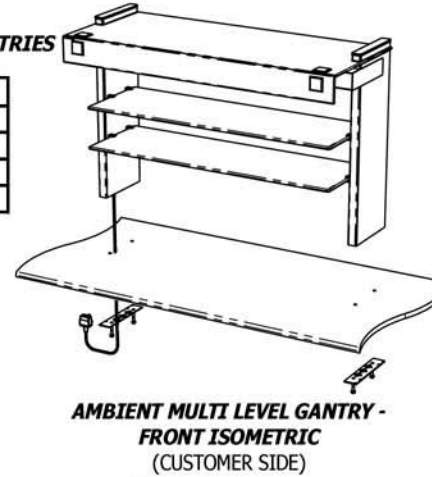

B) FITTING TO WORKTOP

AMBIENT GANTRIES

Model Ref.	Dim "X"
KAG2	750
KAG3	1100
KAG4	1450
KAG5	1800
KAG6	2150

AMBIENT MULTI LEVEL GANTRIES

Model Ref.	Dim "X"
KAMG2	750
KAMG3	1100
KAMG4	1450
KAMG5	1800

CUTLERY CONDIMENTS UNITS

Model Ref.	Dim "X"
KCCU1	400
KCCU2	750
KCCU3	1100

AMBIENT ISLAND GANTRIES

Model Ref.	Dim "X"
KAIG2	750
KAIG3	1100
KAIG4	1450
KAIG5	1800
KAIG6	2150

**AMBIENT MULTI LEVEL GANTRIES
WITH UNDER SHELF LIGHTS**