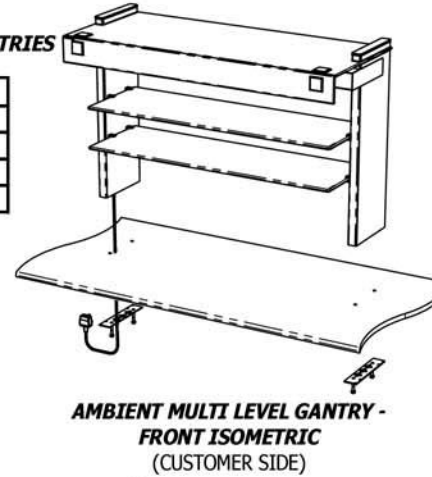

B) FITTING TO WORKTOP

AMBIENT GANTRIES

Model Ref.	Dim "X"
KAG2	750
KAG3	1100
KAG4	1450
KAG5	1800
KAG6	2150

AMBIENT MULTI LEVEL GANTRIES

Model Ref.	Dim "X"
KAMG2	750
KAMG3	1100
KAMG4	1450
KAMG5	1800

CUTLERY CONDIMENTS UNITS

Model Ref.	Dim "X"
KCCU1	400
KCCU2	750
KCCU3	1100

AMBIENT ISLAND GANTRIES

Model Ref.	Dim "X"
KAIG2	750
KAIG3	1100
KAIG4	1450
KAIG5	1800
KAIG6	2150

AMBIENT MULTI LEVEL GANTRIES WITH UNDER SHELF LIGHTS

Model Ref.	Dim "X"
KMMG2	750
KMMG3	1100
KMMG4	1450