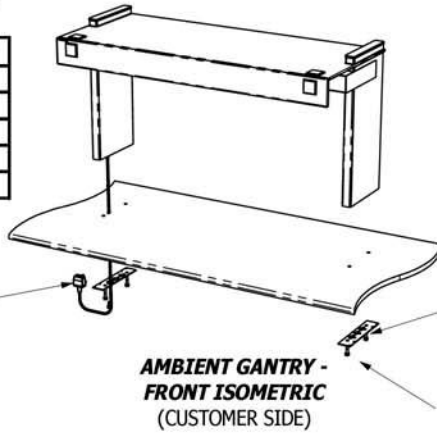

B) FITTING TO WORKTOP

AMBIENT GANTRIES

Model Ref.	Dim "X"
KAG2	750
KAG3	1100
KAG4	1450
KAG5	1800
KAG6	2150

AMBIENT MULTI LEVEL GANTRIES

Model Ref.	Dim "X"
KAMG2	750
KAMG3	1100
KAMG4	1450
KAMG5	1800

CUTLERY CONDIMENTS UNITS