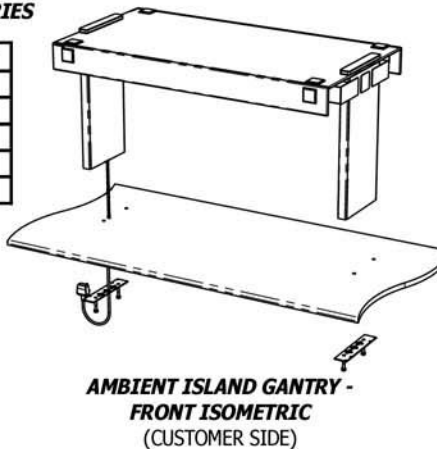

AMBIENT ISLAND GANTRIES

Model Ref.	Dim "X"
KAIG2	750
KAIG3	1100
KAIG4	1450
KAIG5	1800
KAIG6	2150