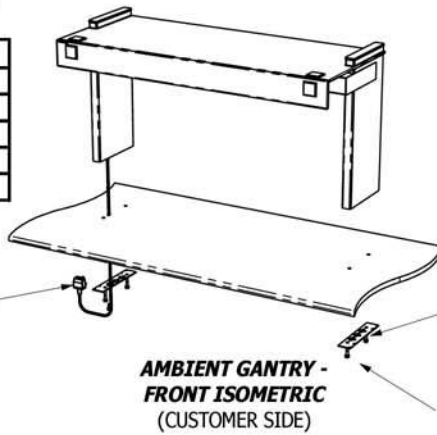

B) FITTING TO WORKTOP

AMBIENT GANTRIES

Model Ref.	Dim "X"
KAG2	750
KAG3	1100
KAG4	1450
KAG5	1800
KAG6	2150

AMBIENT MULTI LEVEL GANTRIES

Model Ref.	Dim "X"
KAMG2	750
KAMG3	1100
KAMG4	1450
KAMG5	1800

CUTLERY CONDIMENTS UNITS