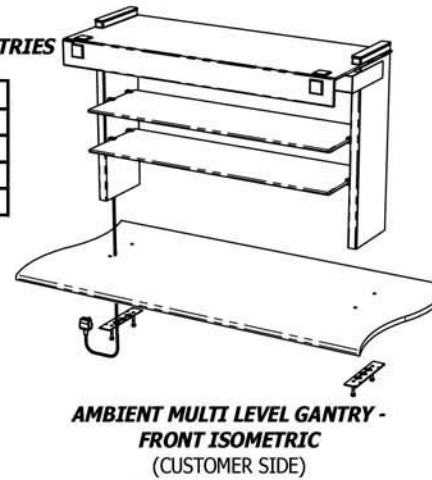

B) FITTING TO WORKTOP

AMBIENT GANTRIES

Model Ref.	Dim "X"
KAG2	750
KAG3	1100
KAG4	1450
KAG5	1800
KAG6	2150

AMBIENT MULTI LEVEL GANTRIES

Model Ref.	Dim "X"
KAMG2	750
KAMG3	1100
KAMG4	1450
KAMG5	1800

CUTLERY CONDIMENTS UNITS

Model Ref.	Dim "X"
KCCU1	400
KCCU2	750
KCCU3	1100

AMBIENT ISLAND GANTRIES

Model Ref.	Dim "X"
KAIG2	750
KAIG3	1100
KAIG4	1450
KAIG5	1800
KAIG6	2150

**AMBIENT MULTI LEVEL GANTRIES
WITH UNDER SHELF LIGHTS**