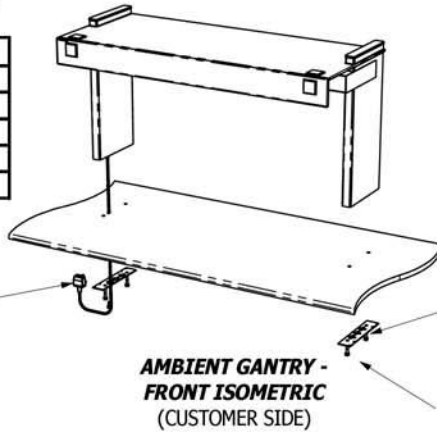

B) FITTING TO WORKTOP

AMBIENT GANTRIES

Model Ref.	Dim "X"
KAG2	750
KAG3	1100
KAG4	1450
KAG5	1800
KAG6	2150

AMBIENT MULTI LEVEL GANTRIES

Model Ref.	Dim "X"
KAMG2	750
KAMG3	1100
KAMG4	1450
KAMG5	1800

CUTLERY CONDIMENTS UNITS

Model Ref.	Dim "X"
KCCU1	400
KCCU2	750
KCCU3	1100

AMBIENT ISLAND GANTRIES

Model Ref.	Dim "X"
KAIG2	750
KAIG3	1100
KAIG4	1450
KAIG5	1800
KAIG6	2150

**AMBIENT MULTI LEVEL GANTRIES
WITH UNDER SHELF LIGHTS**