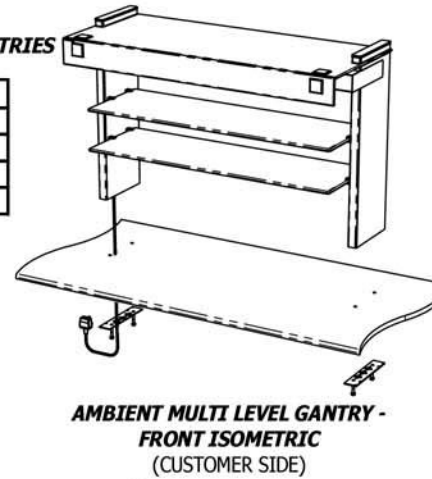

B) FITTING TO WORKTOP

AMBIENT GANTRIES

Model Ref.	Dim "X"
KAG2	750
KAG3	1100
KAG4	1450
KAG5	1800
KAG6	2150

AMBIENT MULTI LEVEL GANTRIES

Model Ref.	Dim "X"
KAMG2	750
KAMG3	1100
KAMG4	1450
KAMG5	1800

CUTLERY CONDIMENTS UNITS

Model Ref.	Dim "X"
KCCU1	400
KCCU2	750
KCCU3	1100

AMBIENT ISLAND GANTRIES

Model Ref.	Dim "X"
KAIG2	750
KAIG3	1100
KAIG4	1450
KAIG5	1800
KAIG6	2150

**AMBIENT MULTI LEVEL GANTRIES
WITH UNDER SHELF LIGHTS**