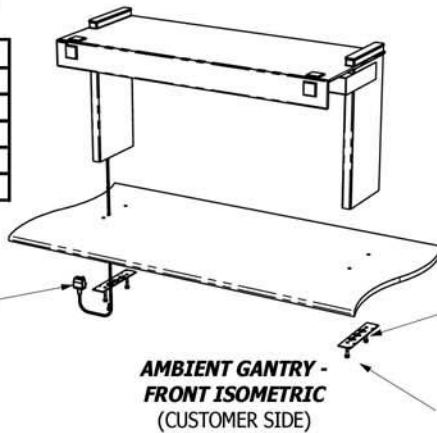

**B) FITTING TO WORKTOP**

**AMBIENT GANTRIES**

Model Ref.	Dim "X"
KAG2	750
KAG3	1100
KAG4	1450
KAG5	1800
KAG6	2150

**AMBIENT MULTI LEVEL GANTRIES**

Model Ref.	Dim "X"
KAMG2	750
KAMG3	1100
KAMG4	1450
KAMG5	1800

**CUTLERY CONDIMENTS UNITS**

Model Ref.	Dim "X"
KCCU1	400
KCCU2	750
KCCU3	1100

**AMBIENT ISLAND GANTRIES**

Model Ref.	Dim "X"
KAIG2	750
KAIG3	1100
KAIG4	1450
KAIG5	1800
KAIG6	2150

**AMBIENT MULTI LEVEL GANTRIES  
WITH UNDER SHELF LIGHTS**