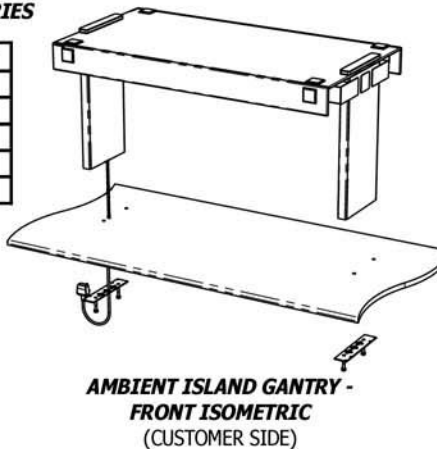

**B) FITTING TO WORKTOP**

**AMBIENT GANTRIES**

Model Ref.	Dim "X"
KAG2	750
KAG3	1100
KAG4	1450
KAG5	1800
KAG6	2150

**AMBIENT MULTI LEVEL GANTRIES**

Model Ref.	Dim "X"
KAMG2	750
KAMG3	1100
KAMG4	1450
KAMG5	1800

**CUTLERY CONDIMENTS UNITS**

Model Ref.	Dim "X"
KCCU1	400
KCCU2	750
KCCU3	1100

**AMBIENT ISLAND GANTRIES**

Model Ref.	Dim "X"
KAIG2	750
KAIG3	1100
KAIG4	1450
KAIG5	1800
KAIG6	2150

**AMBIENT MULTI LEVEL GANTRIES  
WITH UNDER SHELF LIGHTS**