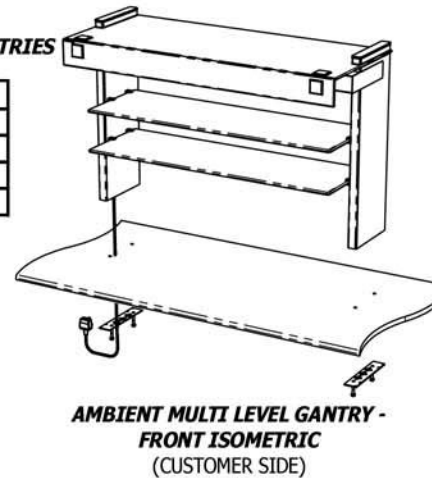

**B) FITTING TO WORKTOP**

**AMBIENT GANTRIES**

Model Ref.	Dim "X"
KAG2	750
KAG3	1100
KAG4	1450
KAG5	1800
KAG6	2150

**AMBIENT MULTI LEVEL GANTRIES**

Model Ref.	Dim "X"
KAMG2	750
KAMG3	1100
KAMG4	1450
KAMG5	1800

**CUTLERY CONDIMENTS UNITS**

Model Ref.	Dim "X"
KCCU1	400
KCCU2	750
KCCU3	1100

**AMBIENT ISLAND GANTRIES**

Model Ref.	Dim "X"
KAIG2	750
KAIG3	1100
KAIG4	1450
KAIG5	1800
KAIG6	2150

**AMBIENT MULTI LEVEL GANTRIES  
WITH UNDER SHELF LIGHTS**