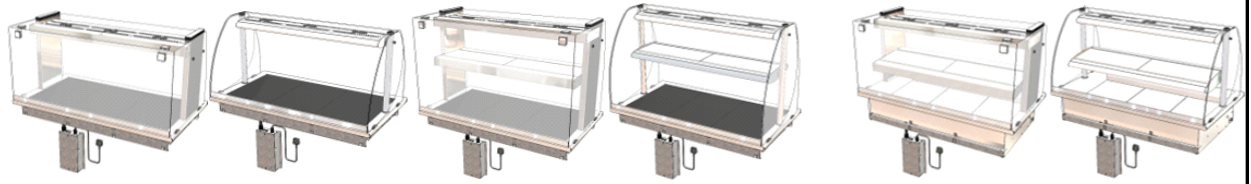

Spare Parts				Kubus & Designline Assisted Service Ceran Glass Hotplates & Heated Delis											Kubus Ass. Service Ceran Glass Hotplate				Designline Ass. Service Ceran Glass Hotplate				Kubus Ass. Service Ceran Glass Hotplate & Heated Midshelf				Designline Ass. Service Ceran Glass Hotplate & Heated Midshelf				Kubus Ass. Service Heated Deli				Designline Ass. Service Heated Deli			
				Model Codes											KHP2+KAS2	KHP3+KAS3	KHP4+KAS4	KHP5+KAS5	KHP6+KAS6	HP2+AS2	HP3+AS3	HP4+AS4	HP5+AS5	HP6+AS6	KHP2PS+KAS2P	KHP3PS+KAS3P	KHP4PS+KAS4P	KHP5PS+KAS5P	HP3PS+AS3PS	HP4PS+AS4PS	KHDL2	KHDL3	KHDL4	KHDL5	HDL2	HDL3	HDL4	HDL5
Image	CEDN Stock No.	CEDL Stock No.	Description																																			
	311	6790	300W BARE INFRARED QUARTZ BULB	2	3	4	5	6	2	3	4	5	6	4	6	8	10	6	8	4	6	8	10	4	6	8	10											
	773	6792	CERAMIC LAMP HOLDER	2	3	4	5	6	2	3	4	5	6	4	6	8	10	6	8	4	6	8	10	4	6	8	10											
	3037	7797	FASCIA / KEYBOARD DISPLAY	1	1	1	1	1	1	1	1	1	1	1	1	1	1	1	1	1	1	1	1	1	1	1	1											
	1996		HEATED CONTROL BOX - SINGLE CHANNEL - c/w XW60K <i>(Pre Programmed For Model Code)</i>	1	1	1	1	1	1	1	1	1	1																									
	1997		HEATED CONTROL BOX - DUAL CHANNEL - c/w XW60K <i>(Pre Programmed For Models with Heated Midshelves)</i>											1	1	1	1	1	1	1	1	1	1	1	1	1	1											
	3039		PCB BOARD ONLY - XW60K <i>(Pre Programmed For Model Code)</i>	1	1	1	1	1	1	1	1	1	1	1	1	1	1	1	1	1	1	1	1	1	1	1	1											
	3044		HOT PCB BOARD - SINGLE CHANNEL	1	1	1	1	1	1	1	1	1	1																									
	3045		HOT PCB BOARD - DUAL CHANNEL											1	1	1	1	1	1	1	1	1	1	1	1	1	1											
	3041		POTENTIOMETER (QUARTZ DIMMER SWITCH) <i>(Gantry Mounted)</i>	1	1	1	1	1	1	1	1	1	1	2	2	2	2	2	2	2	2	2	2	2	2	2	2											
	1815	7596	DIMMER KNOB	1	1	1	1	1	1	1	1	1	1	2	2	2	2	2	2	2	2	2	2	2	2	2	2											
	2402		1-1 HOTPLATE CASSETTE c/w CERAN GLASS PANEL, HEATER MAT & PROBE <i>(Positioned 2nd from RH End from Customer Side of Unit)</i>	1	1	1	1	1	1	1	1	1	1	1	1	1	1	1	1																			
	2403		1-1 HOTPLATE CASSETTE c/w CERAN GLASS PANEL & HEATER MAT (NO PROBE) <i>(All Other Positions)</i>	1	2	3	4	5	1	2	3	4	5	1	2	3	4	2	3																			
	1870		1-1 HEATER MAT (350w) c/w SELF ADHESIVE PATCH (for probe)																	2	3	4	5	2	3	4	5											