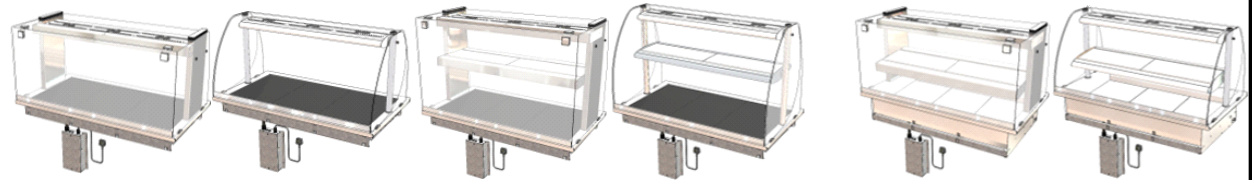

Spare Parts				Kubus Ass. Service Ceran Glass Hotplate						Designline Ass. Service Ceran Glass Hotplate				Kubus Ass. Service Ceran Glass Hotplate & Heated Midshelf				Designline Ass. Service Ceran Glass Hotplate & Heated Midshelf				Kubus Ass. Service Heated Deli				Designline Ass. Service Heated Deli			
Model Codes				KHP2+KAS2	KHP3+KAS3	KHP4+KAS4	KHP5+KAS5	KHP6+KAS6	HP2+AS2	HP3+AS3	HP4+AS4	HP5+AS5	HP6+AS6	KHP2PS+KAS2P	KHP3PS+KAS3P	KHP4PS+KAS4P	KHP5PS+KAS5P	HP3PS+AS3PS	HP4PS+AS4PS	KHDL2	KHDL3	KHDL4	KHDL5	HDL2	HDL3	HDL4	HDL5		
Image	CEDN Stock No.	CEDL Stock No.	Description																										
	4080		KUBUS TOP GLASS - DELI SNEEZE (2-1 AS Model)	1										1															
	4081		KUBUS TOP GLASS - DELI SNEEZE (3-1 AS Model)		1										1														
	4082		KUBUS TOP GLASS - DELI SNEEZE (4-1 AS Model)			1										1													
	4083		KUBUS TOP GLASS - DELI SNEEZE (5-1 AS Model)				2										2												
	4084		KUBUS TOP GLASS - DELI SNEEZE (6-1 AS Model)					2																					
	4097		KUBUS DELI FRONT GLASS - STD DELI (2-1 AS Model)	1																	1								
	4098		KUBUS DELI FRONT GLASS - STD DELI (3-1 AS Model)		1																1								
	4099		KUBUS DELI FRONT GLASS - STD DELI (4-1 AS Model)			1																1							
	4100		KUBUS DELI FRONT GLASS - STD DELI (5-1 AS Model)				2																2						
	4101		KUBUS DELI FRONT GLASS - STD DELI (6-1 AS Model)					2																2					
	4102		KUBUS DELI FRONT GLASS - MULTI DELI (2-1 AS Model)											1															
	4103		KUBUS DELI FRONT GLASS - MULTI DELI (3-1 AS Model)												1														
	4104		KUBUS DELI FRONT GLASS - MULTI DELI (4-1 AS Model)													1													
	4105		KUBUS DELI FRONT GLASS - MULTI DELI (5-1 AS Model)														2												
	4107		KUBUS DELI END GLASS - STD DELI	2	2	2	2	2													2	2	2	2					
	4108		KUBUS DELI END GLASS - MULTI DELI												2	2	2	2											
If Part Not Listed, Please Contact spares@cedlimited.com				1	= QTY REQUIRED