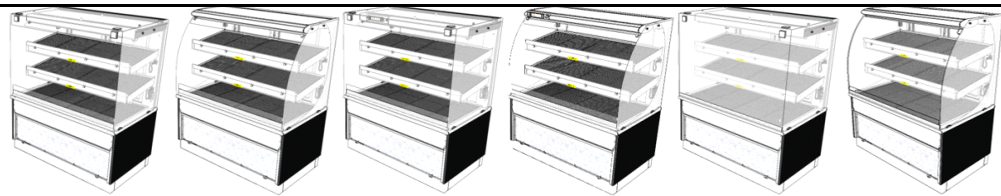

Spare Parts			Heated Patisseries (Freestanding) (Pre 14.02.2025)			Kubus S.Help Heated Pat (Doors)			Designline S.Help Heated Pat (Doors)			Kubus S.Help Heated Pat (Fixed Back)			Designline S.Help Heated Pat (Fixed Back)			Kubus Ass. Service Heated Pat (Doors)			Designline Ass. Service Heated Pat (Doors)			
Model Codes			KPH6	KPH9	KPH12	PH6	PH9	PH12	KPH6FB	KPH9FB	KPH12FB	PH6FB	PH9FB	PH12FB	KPH6AS	KPH9AS	KPH12AS	PH6AS	PH9AS	PH12AS				
Image	CEDN Stock No.	CEDL Stock No.	Description																					
	3825		HEATED SHELF - SHELF PLUG (7 Way) <i>(c/w 3829 - Male Crimp Contacts)</i>			4	4	4	4	4	4	4	4	4	4	4	4	4	4	4	4			
	3827		HEATED SHELF - SHELF SOCKET (7 Way, Frame Mounted) <i>(c/w 3830 - Female Crimp Contacts)</i>			4	4	4	4	4	4	4	4	4	4	4	4	4	4	4	4			
	3977		FINNED ELEMENT (220w) <i>(All Models - Canopy)</i>			1	2	3	1	2	3	1	2	3	1	2	3	1	2	3	1	2	3	
	3978		FINNED ELEMENT (310w) <i>(900 & 1200 Models - Shelves)</i>				4	6		4	6		4	6		4	6		4	6		4	6	
	3979		HEATED SHELF ELEMENT (400w) <i>(600 Models - Shelves)</i>			2			2			2			2			2			2			
	4677		HEATER MAT 240w x 400d, 105w <i>(Shelf - Outer)</i>			4	4	4	4	4	4	4	4	4	4	4	4	4	4	4	4	4	4	
	4678		HEATER MAT 280w x 400d, 125w <i>(Shelf - Inner)</i>				2	4		2	4		2	4		2	4		2	4		2	4	
	4679		HEATER MAT 215w x 610d, 145w <i>(Base - Outer)</i>			2	2	2	2	2	2	2	2	2	2	2	2	2	2	2	2	2	2	2
	4680		HEATER MAT 280w x 610d, 190w <i>(Base - Inner)</i>				1	2		1	2		1	2		1	2		1	2		1	2	
	3981	7052	T5 LIGHT TUBE (8w) 300mm L			3			3			3			3			3						
	3982	7053	T5 LIGHT TUBE (14w) 550mm L				3			3			3			3				3				
	3983	7054	T5 LIGHT TUBE (21w) 850mm L					3			3			3			3				3			
	3984	7055	T5 LAMP HOLDER <i>Snap Fit</i>			6	6	6	6	6	6	6	6	6	6	6	6	6	6	6	6	6	6	
	3985		T5 LIGHTING BALLAST BOX (8w)			3	3		3	3		3	3		3	3		3	3		3	3		
	3986		T5 LIGHTING BALLAST BOX (14w/21w)					3			3			3			3				3		3	
	3987		THERMAL CUT-OUT SWITCH <i>(Manual Reset)</i>			3	6	9	3	6	9	3	6	9	3	6	9	3	6	9	3	6	9	
	4892	7870	COMBINED CASTOR / FOOT - LOCKABLE			4	4	4	4	4	4	4	4	4	4	4	4	4	4	4	4	4	4	
	4908	7655	GREY DOOR GASKET (600 Model) <i>Supplied With Self Adhesive Tape Pre-Fitted - CEDN 1741 / CEDL 6198)</i>			2			2							2			2					
	4909		GREY DOOR GASKET (900 Model) <i>Supplied With Self Adhesive Tape Pre-Fitted - CEDN 1741 / CEDL 6198)</i>				2			2							2				2			
	4910		GREY DOOR GASKET (1200 Model) <i>Supplied With Self Adhesive Tape Pre-Fitted - CEDN 1741 / CEDL 6198)</i>					2			2							2					2	
	5573		WIRE SHELF GRID 258w x 416d <i>(Shelf - Outer)</i>			4	4	4	4	4	4	4	4	4	4	4	4	4	4	4	4	4	4	
	5574		WIRE SHELF GRID 299w x 416d <i>(Shelf - Inner)</i>				2	4		2	4		2	4		2	4		2	4		2	4	
	5575		WIRE SHELF GRID 231.5w x 629d <i>(Base - Outer)</i>			2	2	2	2	2	2	2	2	2	2	2	2	2	2	2	2	2	2	2
	5576		WIRE SHELF GRID 299w x 629d <i>(Base - Inner)</i>				1	2		1	2		1	2		1	2		1	2		1	2	