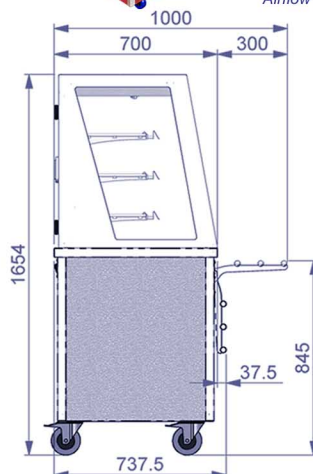

Glide Cold Multideck - Doors (Self Help/ Ass. Serve) + Tray Rail