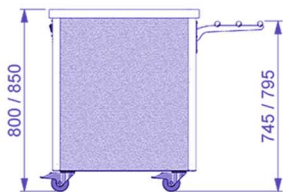

Refrigerated Cold Multideck

HEIGHT OPTIONS & FINISHES

Low Height Model (Glide Junior) - 800/ 850mm (h)

Code	Description	Base Height (mm)	Optional Tray Slide Height (mm)
G800H**	Glide Base Unit 800mm Height	800	745
G850H	Glide Base Unit 850mm Height	850	795

**G800H Bespoke Option (With Extended lead Time)

For Cold Multideck

Option Description.

Lower height option codes for junior/ primary use.

**800mm (h) base unit, c/w 100mm lockable castors.
(Optional trayslide height becomes 745mm high)**

850mm (h) base unit, c/w 100mm lockable castors.
(Optional trayslide height becomes 795mm high).

Colour Finishes To Base Panels (Front & Sides)

Option Description. 11 alternative choices of durable leathergrain plastisol steel colours & wood effect laminated steel for front/ side panels.

Code	Description	Capacity (Gn)
Ocean Blue (BS 18C37)		
GBLUECHA2	Glide Blue Fascia Cold	2-1Gn
GBLUECHA3	Glide Blue Fascia Cold	3-1Gn
GBLUECHA4	Glide Blue Fascia Cold	4-1Gn
GBLUECHA5	Glide Blue Fascia Cold	5-1Gn
Goosewing Light Grey (BS 10A05)		
GGREYCHA2	Glide Grey Fascia Cold	2-1Gn
GGREYCHA3	Glide Grey Fascia Cold	3-1Gn
GGREYCHA4	Glide Grey Fascia Cold	4-1Gn
GGREYCHA5	Glide Grey Fascia Cold	5-1Gn
Poppy Red (BS 04E5B)		
GPREDCHA2	Glide Red Fascia Cold	2-1Gn
GPREDCHA3	Glide Red Fascia Cold	3-1Gn
GPREDCHA4	Glide Red Fascia Cold	4-1Gn
GPREDCHA5	Glide Red Fascia Cold	5-1Gn
White (BS 00E55)		
GWHITCHA2	Glide White Fascia Cold	2-1Gn
GWHITCHA3	Glide White Fascia Cold	3-1Gn
GWHITCHA4	Glide White Fascia Cold	4-1Gn
GWHITCHA5	Glide White Fascia Cold	5-1Gn
Wood Grain Effect Panel, DL85 Walnut Finish		
GWALNCHA2	Glide Walnut Fascia Cold	2-1Gn
GWALNCHA3	Glide Walnut Fascia Cold	3-1Gn
GWALNCHA4	Glide Walnut Fascia Cold	4-1Gn
GWALNCHA5	Glide Walnut Fascia Cold	5-1Gn

Code	Description	Capacity (Gn)
Satin S/Steel (430 gd.)		
GSSTLCHA2	Glide S/Steel Fascia Cold	2-1Gn
GSSTLCHA3	Glide S/Steel Fascia Cold	3-1Gn
GSSTLCHA4	Glide S/Steel Fascia Cold	4-1Gn
GSSTLCHA5	Glide S/Steel Fascia Cold	5-1Gn

Code	Description	Capacity (Gn)
Forest Green/Heritage (RAL 6002)		
GGRENCHA2	Glide Green Fascia Cold	2-1Gn
GGRENCHA3	Glide Green Fascia Cold	3-1Gn
GGRENCHA4	Glide Green Fascia Cold	4-1Gn
GGRENCHA5	Glide Green Fascia Cold	5-1Gn

Code	Description	Capacity (Gn)
Buttermilk Cream/ Honesty (BS 10C31)		
GCREMCHA2	Glide Cream Fascia Cold	2-1Gn
GCREMCHA3	Glide Cream Fascia Cold	3-1Gn
GCREMCHA4	Glide Cream Fascia Cold	4-1Gn
GCREMCHA5	Glide Cream Fascia Cold	5-1Gn

Code	Description	Capacity (Gn)
Black (BS 00E53)		
GBLAKCHA2	Glide Black Fascia Cold	2-1Gn
GBLAKCHA3	Glide Black Fascia Cold	3-1Gn
GBLAKCHA4	Glide Black Fascia Cold	4-1Gn
GBLAKCHA5	Glide Black Fascia Cold	5-1Gn

Code	Description	Capacity (Gn)
Wood Grain Effect Panel, DL76 Beech Finish		
GBEECCHA2	Glide Beech Fascia Cold	2-1Gn
GBEECCHA3	Glide Beech Fascia Cold	3-1Gn
GBEECCHA4	Glide Beech Fascia Cold	4-1Gn
GBEECCHA5	Glide Beech Fascia Cold	5-1Gn