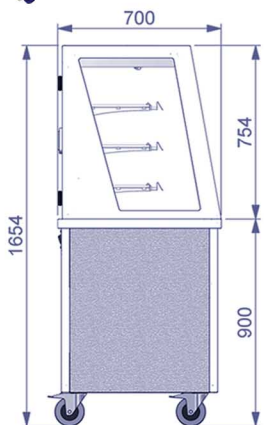

Glide Cold Multideck - Doors (Self Help/ Ass. Serve)