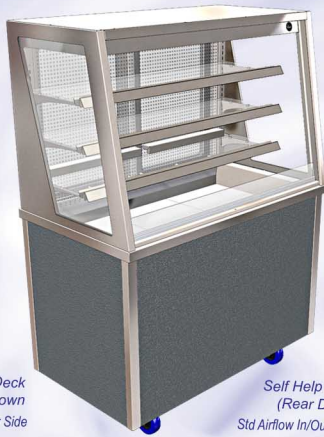

# Refrigerated Cold Multideck

Self Help Cold M. Deck  
(Fixed Back) Shown  
Std Airflow In/Out Customer Side

Self Help Cold M. Deck  
(Rear Doors) Shown  
Std Airflow In/Out Operator Side

This mobile self contained display is available in four different Gastronorm lengths, with locking castors to easily position your equipment around your serving space. The display accepts 1-1Gn (x100) container pans in the deck area if required.