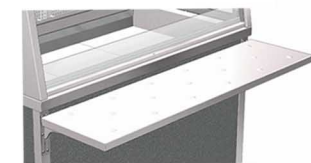

Glide S/Steel Folding Solid Tray Slide

Code	Description	Capacity (Gn)	Dimensions (L x D x H mm)	Weight (kg)
GSTS2	Glide S/Steel Drop Down Solid Tray Slide	2-1Gn	825 x 302 x (base-55)	3
GSTS3	Glide S/Steel Drop Down Solid Tray Slide	3-1Gn	1175 x 302 x (base-55)	5
GSTS4	Glide S/Steel Drop Down Solid Tray Slide	4-1Gn	1525 x 302 x (base-55)	7
GSTS5	Glide S/Steel Drop Down Solid Tray Slide	5-1Gn	1875 x 302 x (base-55)	9

(For Cold Multideck)

Option Description.

S/steel solid tray slide, drop down bracket type, up position depth + 302 mm to base unit, down position depth + 40mm to base unit. Trayslide height = base unit (h) - 50mm.