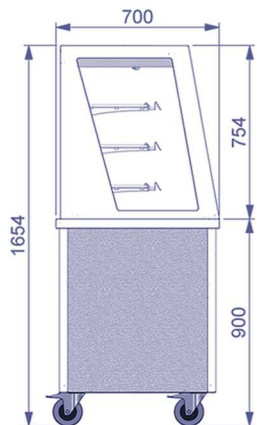

Glide Cold Multideck - Fixed Back (Self Help)