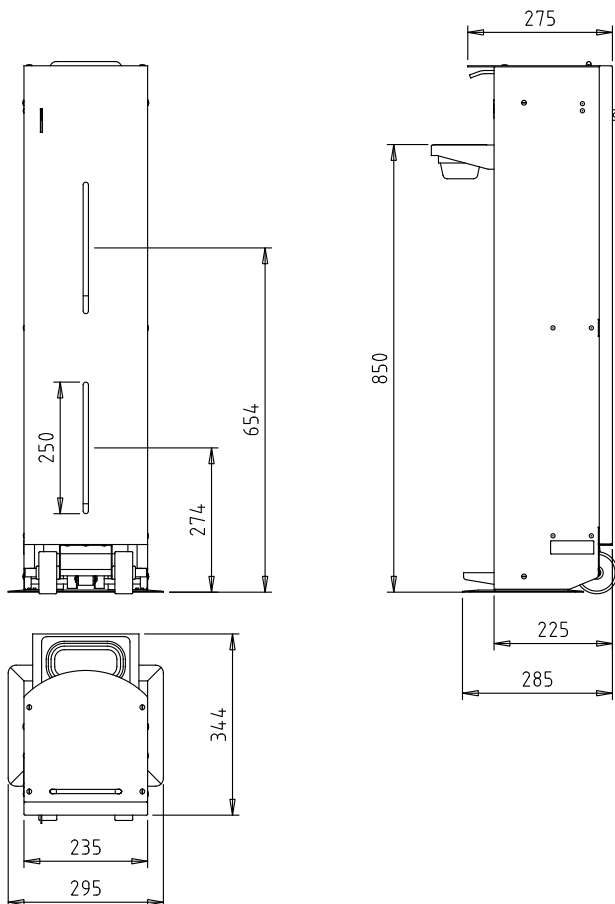

806 286: Mobile Sanitising Gel Dispenser (Pedal Operated).

**Available
for
despatch
in 48 h**

MADE IN FRANCE

Tournus Equipement is the leading French manufacturer in the field of the stainless steel environment of professional kitchens.

Durable and robust

Construction entirely in food-grade stainless steel (sheet metal and screws).
GN 1/9 collecting container in polypropylene.

Easy to move:

2 wheels Ø 80 mm + handle retractable
Empty weight: 14Kg
With cans (not supplied): 25 kg

Capacity :

2 containers of 5 liters
2500 doses per container

Dimensions :

Depth: 300mm
Width: 295mm
Height: 1000 mm

Ref : 806 286